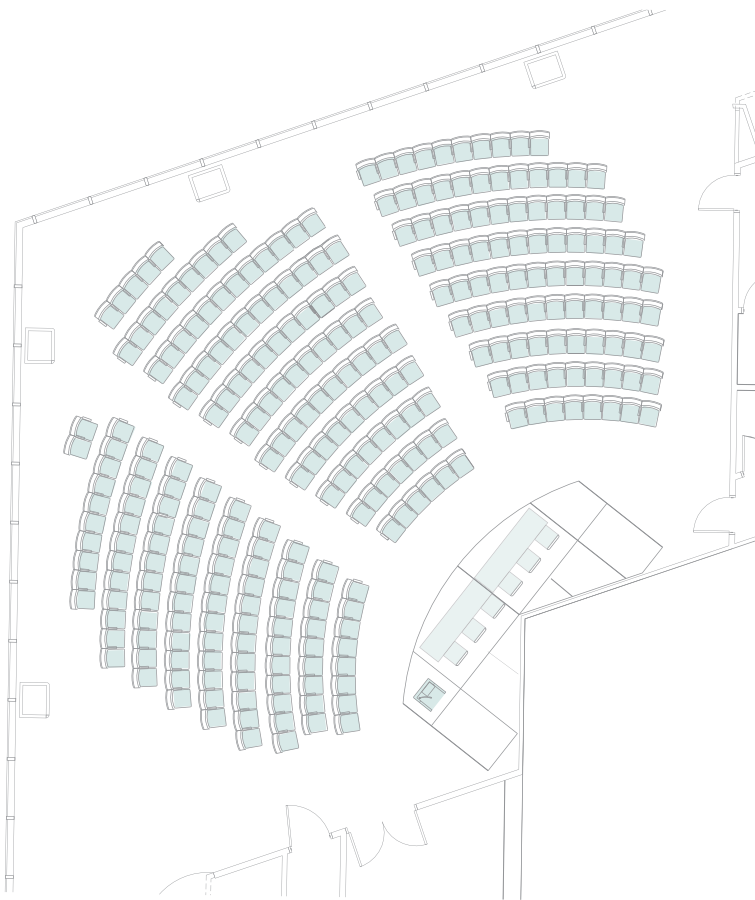

7 World Trade Center
 250 Greenwich St, 40th Fl, New York, NY 10007-2157
 ☎ 212.298.8691 ✉ hostanevent@nyas.org
 ☎ 212.298.3699 🌐 www.nyas.org/hostanevent

AUDITORIUM

Larger meetings fit here when you need to seat up to 300 theater and 150 classroom. As with the other meeting space at the Academy, the in-house audio visual department oversees production needs. This room offers three drop down screens, as well as the same top of the line ceiling mounted projectors and in-house sound system found throughout the facility. Blackout shades, wireless access, and a podium complete the features of this contemporary room as well as sweeping 270° views from river to river with the Empire State Building being the focal point.

AUDITORIUM

Boasting unparalleled views of the city, The New York Academy of Sciences is one of Gotham's newest venues. The Center is located in the first and only gold certified Leadership in Energy and Environmental Design building in all of New York. The sleek modern lines of the interior, situated 40 floors above the bustling streets, draw the eye out over serene 270° views of the Manhattan skyline. Floating above the crowds you and your guests will sip cocktails and dance to beautiful music with dazzling lights from the Hudson across to the East River serving as the backdrop to your elegant affair for up to 200. The internationally renowned Restaurant Associates will serve you superbly crafted and exquisite tasting cuisine. With your own bridal suite and an array of staff to help satisfy all your desires, this will truly be one of your most memorable days. Call their professional event team to help you create an event that will last a lifetime.

CAPACITY

BANQUET	RECEPTION
150	350

BRIDAL SUITE AVAILABLE