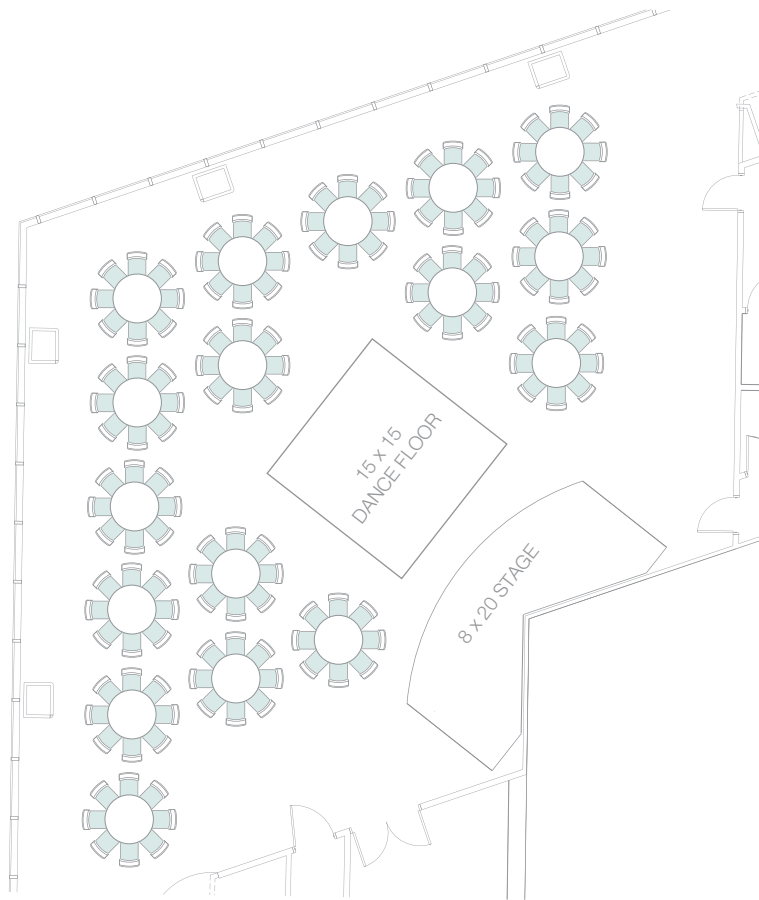

7 World Trade Center
 250 Greenwich St, 40th Fl, New York, NY 10007-2157
 ☎ 212.298.8691 ✉ hostanevent@nyas.org
 ☎ 212.298.3699 🌐 www.nyas.org/hostanevent

AUDITORIUM

Larger meetings fit here when you need to seat up to 300 theater and 150 classroom. As with the other meeting space at the Academy, the in-house audio visual department oversees production needs. This room offers three drop down screens, as well as the same top of the line ceiling mounted projectors and in-house sound system found throughout the facility. Blackout shades, wireless access, and a podium complete the features of this contemporary room as well as sweeping 270° views from river to river with the Empire State Building being the focal point.

AUDITORIUM

Boasting unparalleled views of the city, The New York Academy of Sciences is one of Gotham's newest venues. The Center is located in the first and only gold certified Leadership in Energy and Environmental Design building in all of New York. The sleek modern lines of the interior, situated 40 floors above the bustling streets, draw the eye out over serene 270° views of the Manhattan skyline. Floating above the crowds you and your guests will sip cocktails and dance to beautiful music with dazzling lights from the Hudson across to the East River serving as the backdrop to your elegant affair for up to 200. The internationally renowned Restaurant Associates will serve you superbly crafted and exquisite tasting cuisine. With your own bridal suite and an array of staff to help satisfy all your desires, this will truly be one of your most memorable days. Call their professional event team to help you create an event that will last a lifetime.

CAPACITY

BANQUET	RECEPTION
150	350

BRIDAL SUITE AVAILABLE