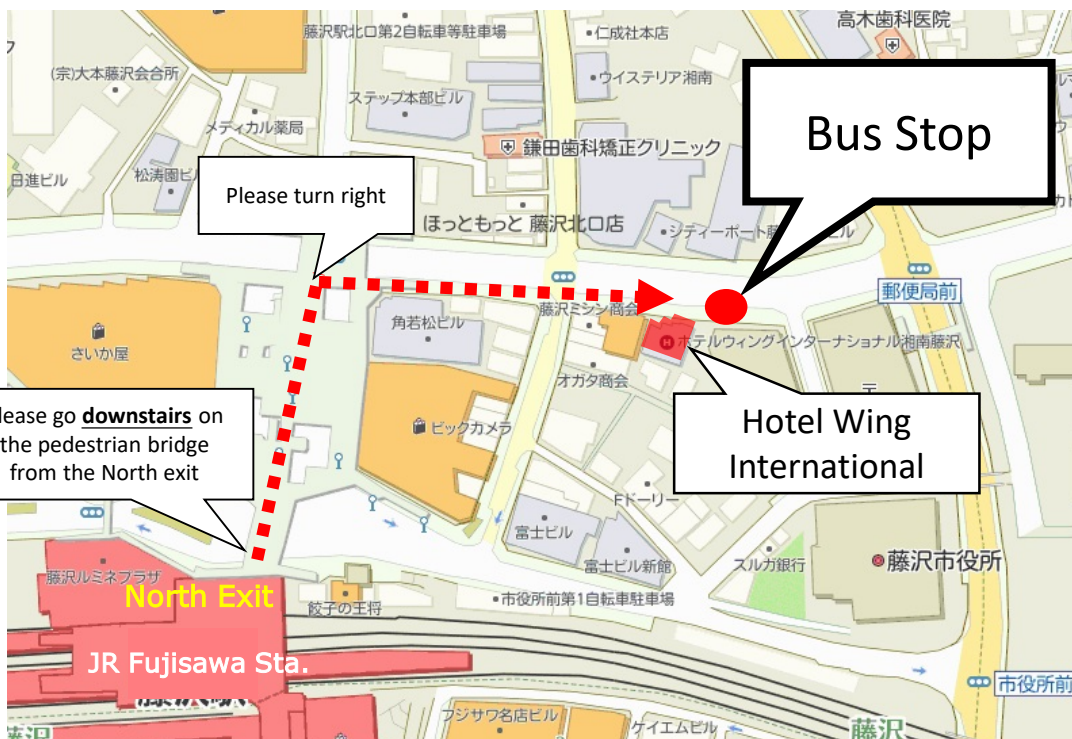

“Innovators In Science Award Symposium” Shuttle bus from JR Fujisawa Station to Shonan iPark

A complimentary shuttle bus will be provided from the North exit of JR Fujisawa station to Shonan iPark. **Please note: capacity will be limited with seating provided on a first come, first served basis.** Alternative use of local transportation service (Enoden bus or taxi) is encouraged from the station.

Shuttle Bus Timetable on April 26

*Please note the schedule might be changed depending on actual traffic situation

JR Fujisawa Station (In front of Hotel Wing International)	Shonan Health Innovation Park (In front of CS building)	JR Fujisawa Station (In front of Hotel Wing International)
Departure at 9:15	Arrival at 9:30	
	Departure at 18:20	Arrival at 18:35
(Additional bus)	Departure at 18:20	Arrival at 18:35

Bus Stop Information

In front of "Hotel Wing International" located near the North exit of JR Fujisawa Station

Staff with the signboard “NYAS Shuttle Bus” is standing near a ticket gate of the station .